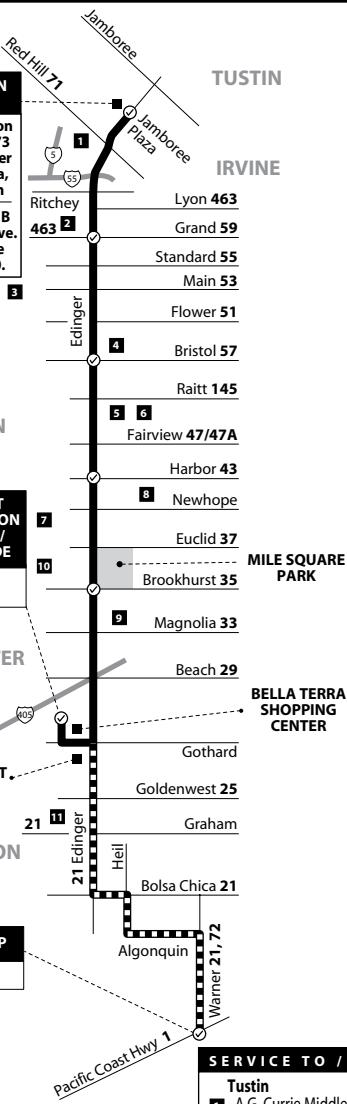

My eBusbook

Effective June 12, 2011

My Sections
Route 21
Route 70

All buses are accessible to persons with disabilities. 

Route 21

Fullerton to Huntington Beach via Valley View St / Bolsa Chica Rd

NOTE: No weekend or midday service.

MONDAY - FRIDAY: Southbound TO: Huntington Beach

Fullerton Park-and-Ride	Buena Park Metrolink Station	Valley View & Orangethorpe	Cypress College	Valley View & Chapman	Graham & McFadden	Warner & Pacific Coast Hwy
5:16	5:23	5:41	5:47	5:56	6:12	6:23
6:10	6:19	6:37	6:46	6:57	7:13	7:24
7:10	7:19	7:38	7:47	7:57	8:12	8:22
8:10	8:19	8:37	8:44	8:53	9:08	9:19
9:10	9:19	9:37	9:44	9:53	10:08	10:19
3:10	3:19	3:38	3:46	3:53	4:06	4:17
4:12	4:21	4:40	4:48	4:55	5:08	5:19
5:12	5:21	5:40	5:48	5:55	6:07	6:17
6:10	6:19	6:36	6:42	6:48	6:58	7:08
7:10	7:19	7:36	7:42	7:48	7:58	8:08
8:10	8:19	8:36	8:42	8:48	8:58	9:08

LEGEND / LEYENDA

- ✓ Scheduled Departure
- Regular Routing
- 1 Middle or High School

METRO = Los Angeles Metro
Numbers on streets indicate transfers.
Números en la calle indican trasbordos.

Route 021/12309

Sunset Beach to Tustin via Edinger Ave

Route 70

MONDAY - FRIDAY: Eastbound TO: Tustin

TUSTIN STATION AREA
During construction 70, 90, 472 and 473 will stop on Edinger at Jamboree Plaza, outside of station
Irvine Shuttle A & B will stop on Dow Ave. See Irvine Shuttle Map on page 180.