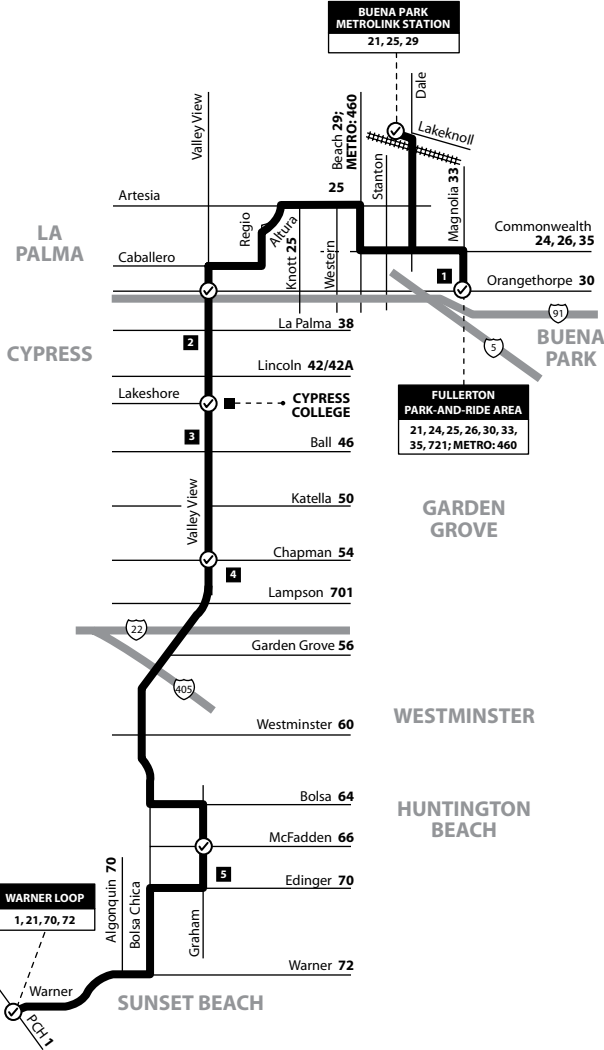

My eBusbook

Effective June 12, 2011

My Sections
Route 21
Route 70

All buses are accessible to persons with disabilities. 

Route 21

Fullerton to Huntington Beach via Valley View St / Bolsa Chica Rd

NOTE: No weekend or midday service.

NOTA: No hay servicio los fines de semana o el servicio del mediodía.

MONDAY - FRIDAY: Northbound TO: Fullerton

Warner & Pacific Coast Hwy	Graham & McFadden	Valley View & Chapman	Cypress College	Valley View & Orangethorpe	Buena Park Metrolink Station	Fullerton Park-and-Ride
5:39	5:48	6:00	6:08	6:17	6:34	6:44
6:32	6:45	6:58	7:06	7:15	7:33	7:43
7:33	7:46	7:59	8:07	8:16	8:33	8:43
8:34	8:47	9:00	9:08	9:16	9:32	9:43
2:34	2:47	3:00	3:08	3:16	3:32	3:43
3:34	3:46	4:00	4:08	4:16	4:32	4:43
4:34	4:46	5:00	5:08	5:16	5:32	5:43
5:34	5:46	6:00	6:08	6:16	6:30	6:40
6:38	6:48	7:00	7:06	7:13	7:27	7:37
7:38	7:48	8:00	8:06	8:13	8:27	8:37

MONDAY - FRIDAY: Southbound TO: Huntington Beach

Fullerton Park-and-Ride	Buena Park Metrolink Station	Valley View & Orangethorpe	Cypress College	Valley View & Chapman	Graham & McFadden	Warner & Pacific Coast Hwy
5:16	5:23	5:41	5:47	5:56	6:12	6:23
6:10	6:19	6:37	6:46	6:57	7:13	7:24
7:10	7:19	7:38	7:47	7:57	8:12	8:22
8:10	8:19	8:37	8:44	8:53	9:08	9:19
9:10	9:19	9:37	9:44	9:53	10:08	10:19
3:10	3:19	3:38	3:46	3:53	4:06	4:17
4:12	4:21	4:40	4:48	4:55	5:08	5:19
5:12	5:21	5:40	5:48	5:55	6:07	6:17
6:10	6:19	6:36	6:42	6:48	6:58	7:08
7:10	7:19	7:36	7:42	7:48	7:58	8:08
8:10	8:19	8:36	8:42	8:48	8:58	9:08

Sunset Beach to Tustin via Edinger Ave

Route 70

MONDAY - FRIDAY: Eastbound TO: Tustin

TUSTIN STATION AREA
During construction 70, 90, 472 and 473 will stop on Edinger at Jamboree Plaza, outside of station
Irvine Shuttle A & B will stop on Dow Ave. See Irvine Shuttle Map on page 180.